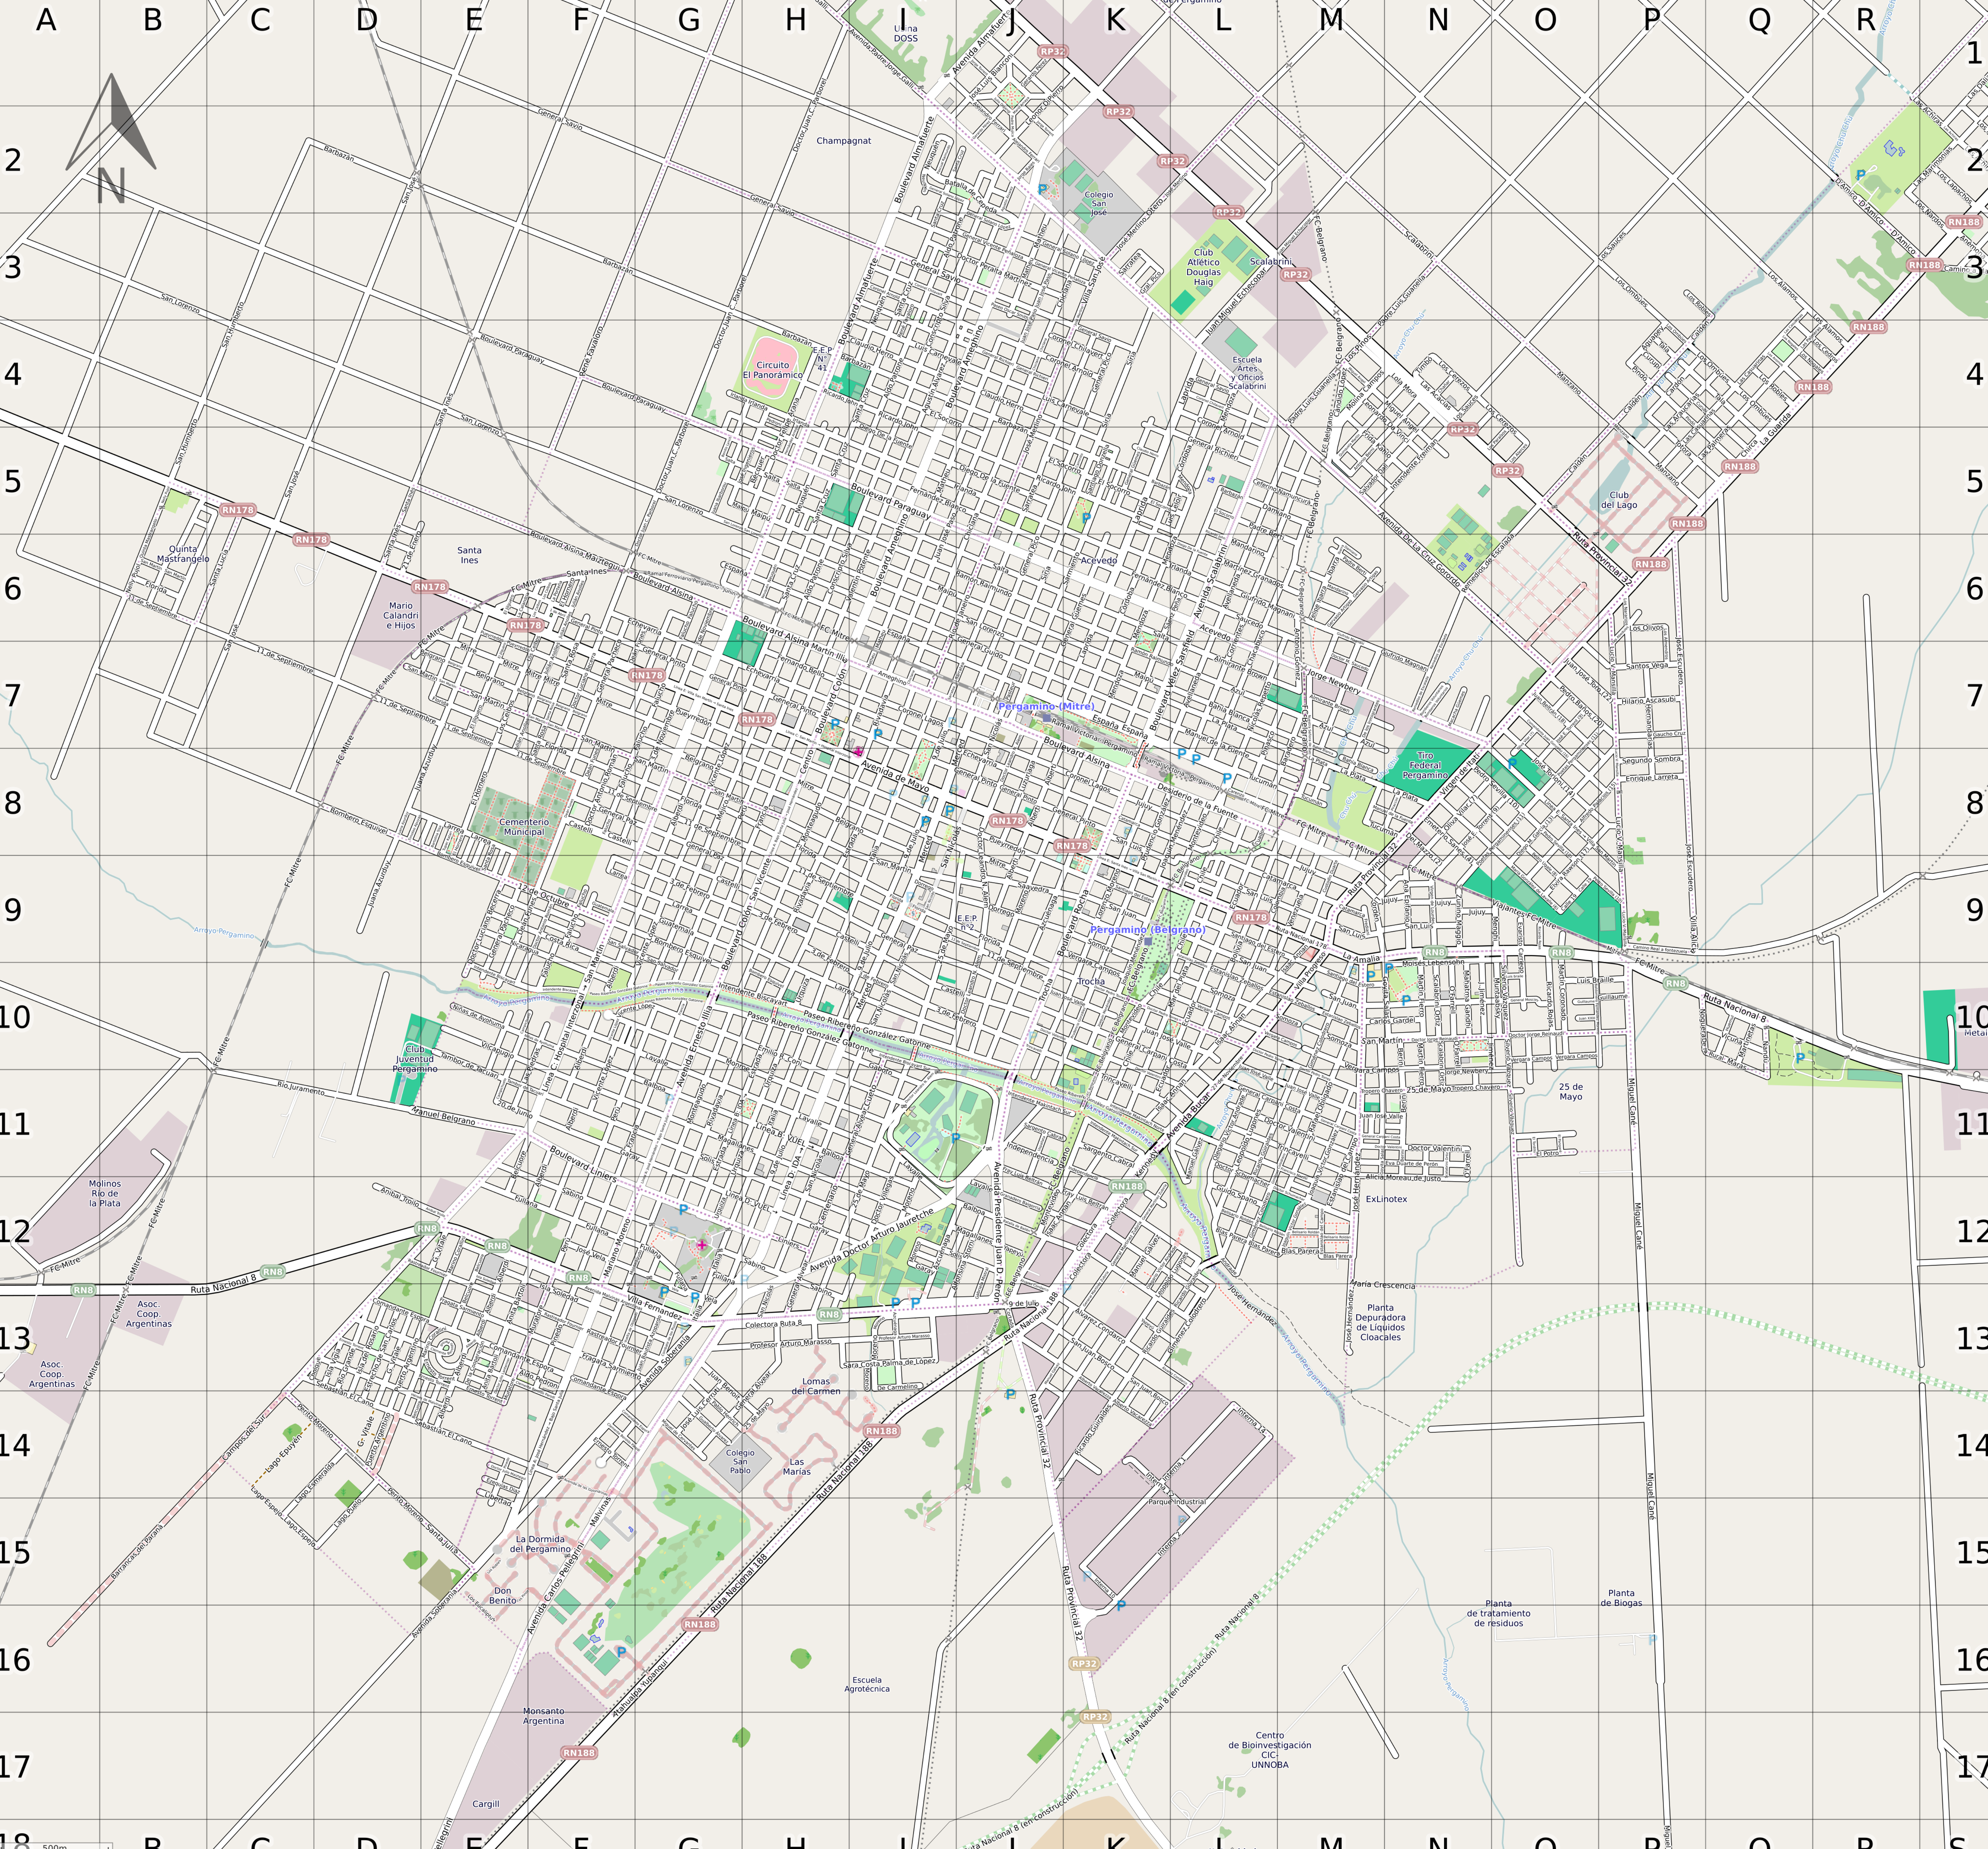

CUIDADA DE PERGAMINO

Table listing street names and their corresponding grid coordinates (e.g., A-9, B-10, C-11) across the city grid.